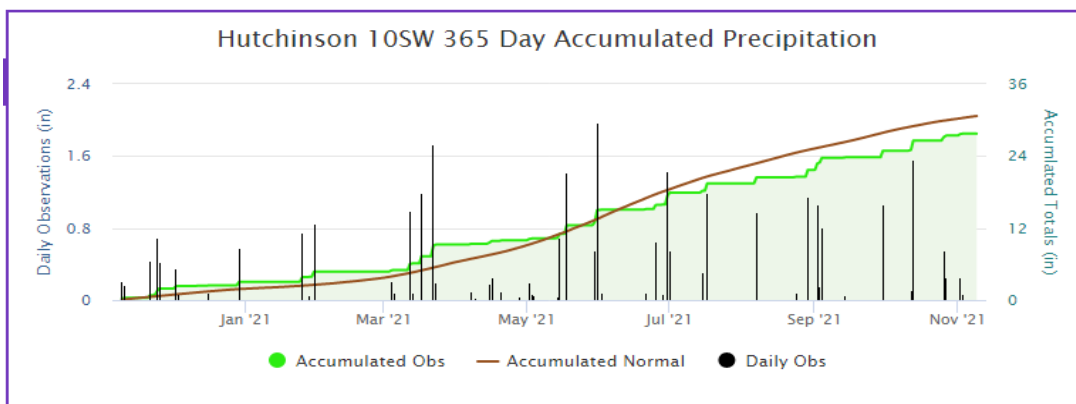

### 2021 Hutchinson, Kansas Sunflower Performance Test, Reno County

Brand	Name	Yield (lb/a)	PAvg (%)	Moist (%)	TW (lb/bu)
CROPLAN	CP455E	1396	114	14	30
CROPLAN	CP7919CL	1417	115	14	29
DYNA-GRO	H49HO19CL	988	81	14	30
DYNA-GRO	H49NS14CL	1190	97	16	30
DYNA-GRO	XH81H52CP	1219	99	15	31
NUSEED	FALCON	1069	87	15	31
NUSEED	HORNET	1250	102	16	27
NUSEED	N4H422 CL	1211	99	15	30
NUSEED	N4H470CLP	1336	109	13	31
NUSEED	N4H521 CL	1193	97	16	29
	AVERAGE	1227	100	15	30
	CV (%)	11	11	0	0
	LSD (0.05)	205	10	0	0

\*Yields must differ by more than the LSD value to be considered statistically different.

Planted: 6/24/21

<https://mesonet.k-state.edu/precip/daily/#mtIndex=24&tab=chart-tab>